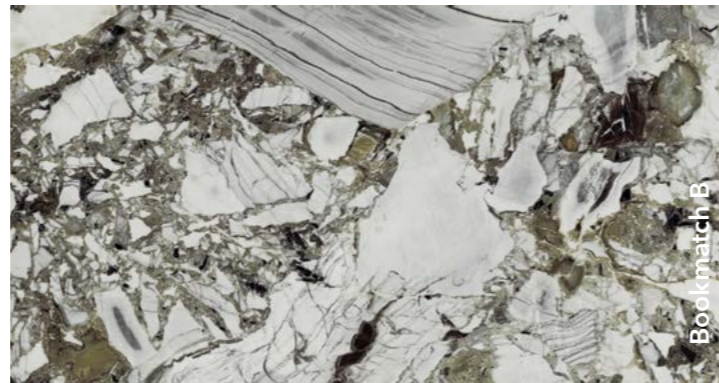

### Kenya

Slab dimensions  
3200x1600x12 mm  
Matte surface

Decorations marked as Bookmatch are available in options A and B: one mirrors the other, creating the impression of an open book.

Decorations marked as Bookmatch are available in options A and B: one mirrors the other, creating the impression of an open book.