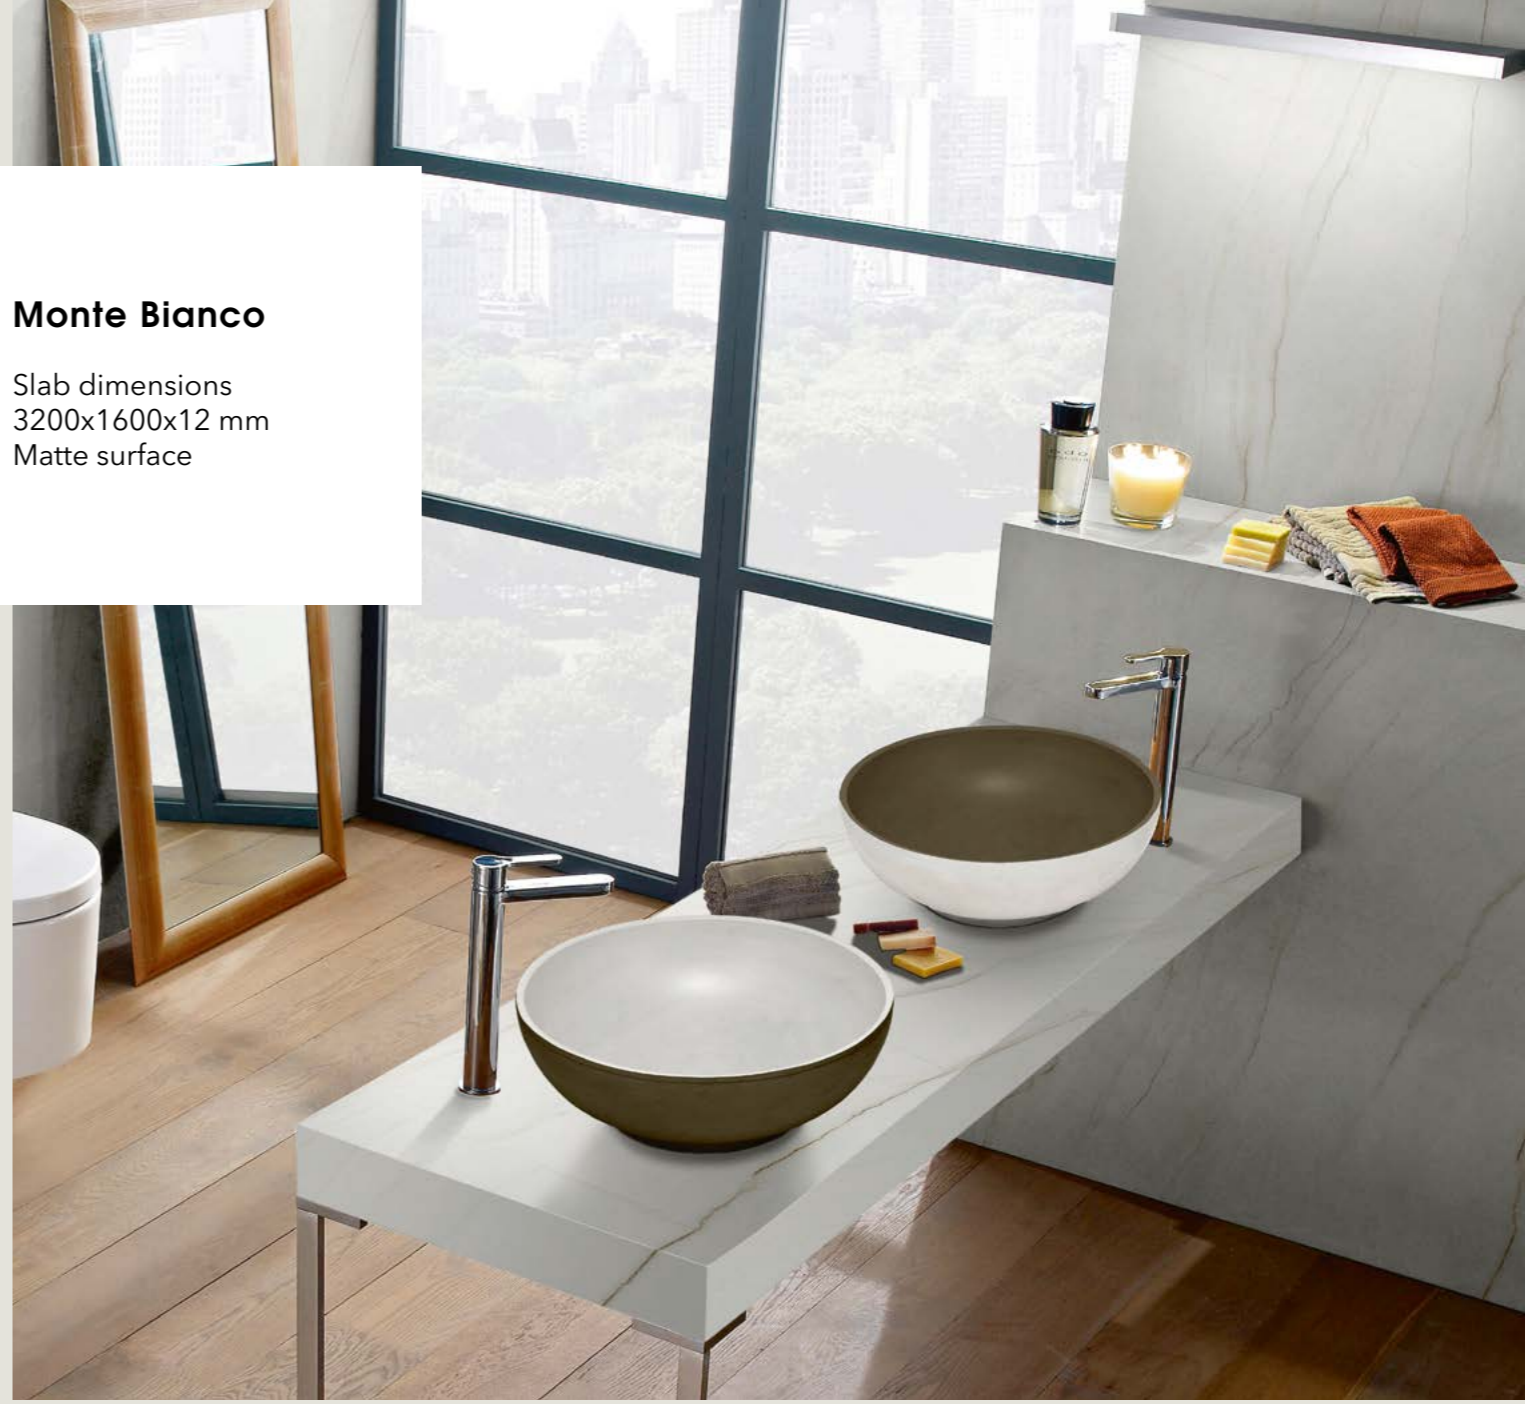

### Monte Bianco

Slab dimensions  
3200x1600x12 mm  
Matte surface

Decorations marked as Bookmatch are available in options A and B: one mirrors the other, creating the impression of an open book.

Decorations marked as Bookmatch are available in options A and B: one mirrors the other, creating the impression of an open book.