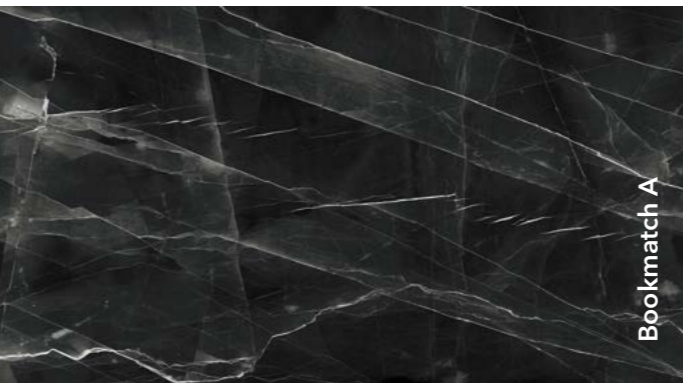

Decorations marked as Bookmatch are available in options A and B: one mirrors the other, creating the impression of an open book.