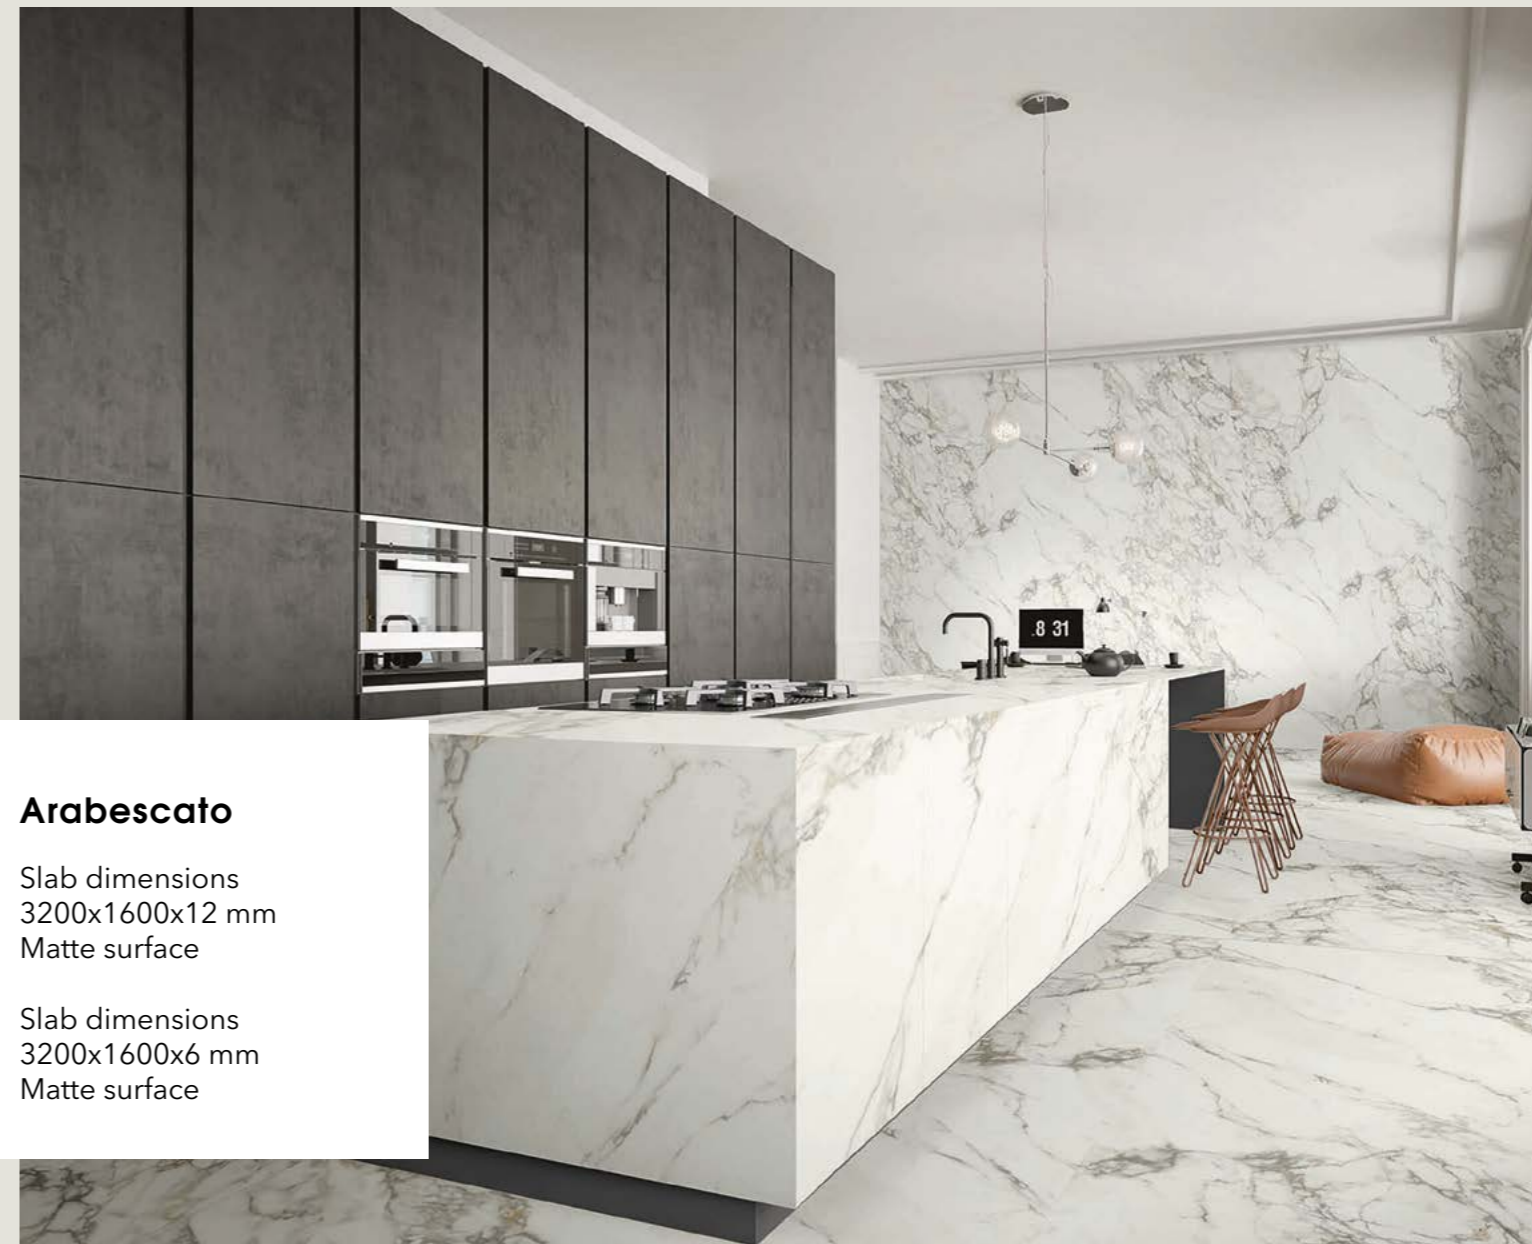

Arabescato

Slab dimensions
3200x1600x12 mm
Matte surface

Slab dimensions
3200x1600x6 mm
Matte surface