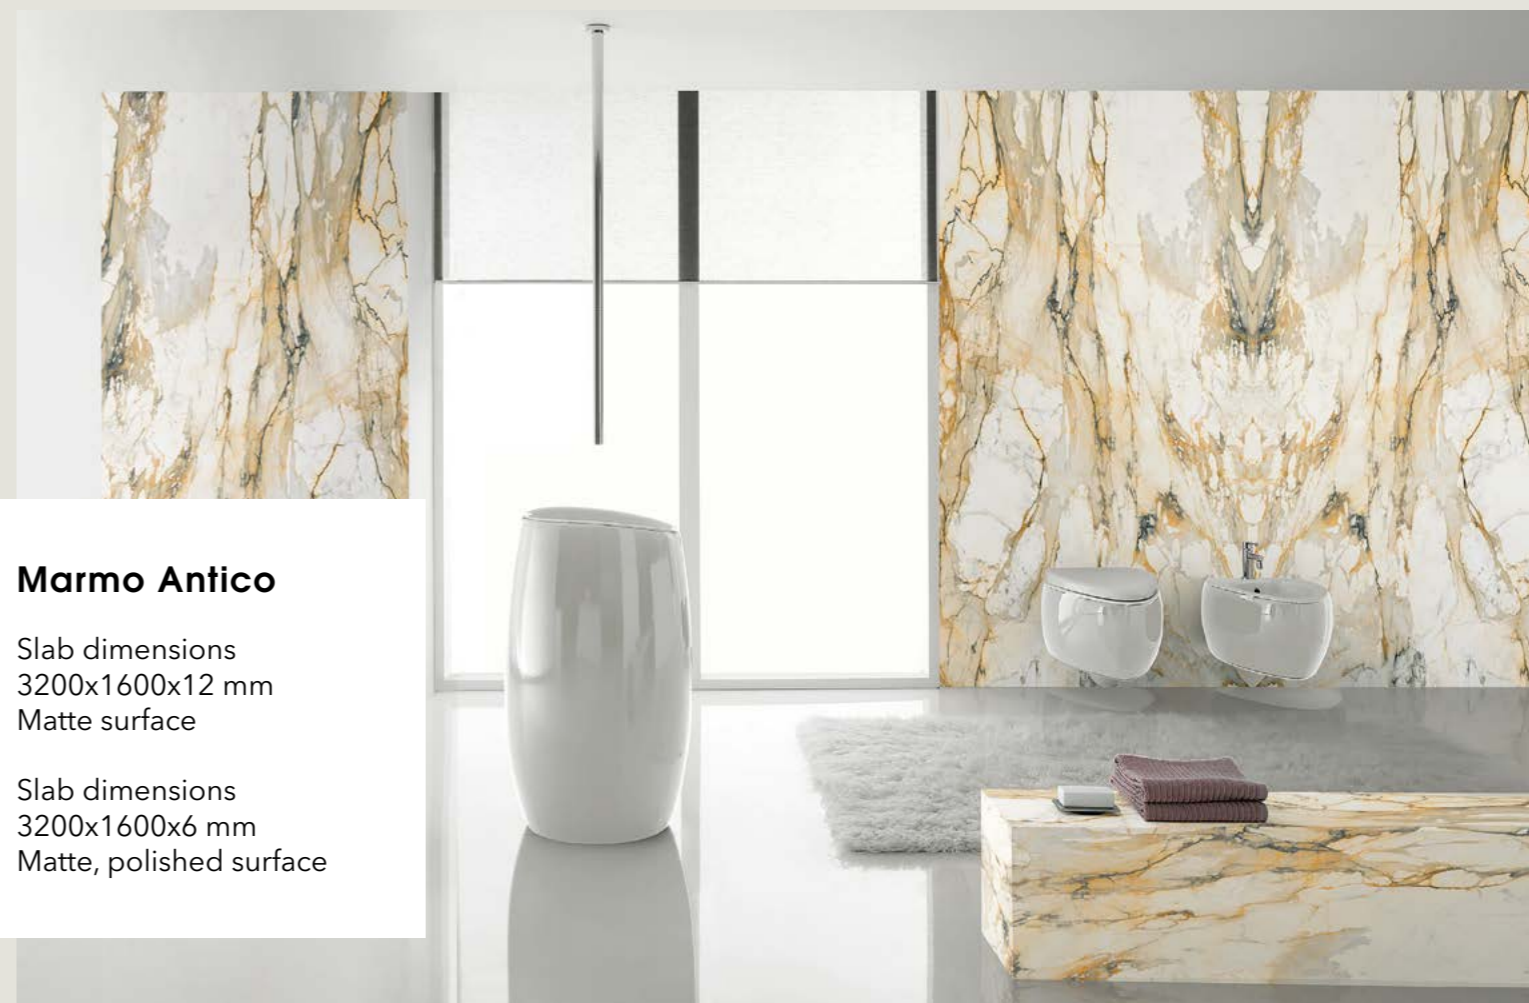

Marmo Antico

Slab dimensions
3200x1600x12 mm
Matte surface

Slab dimensions
3200x1600x6 mm
Matte, polished surface