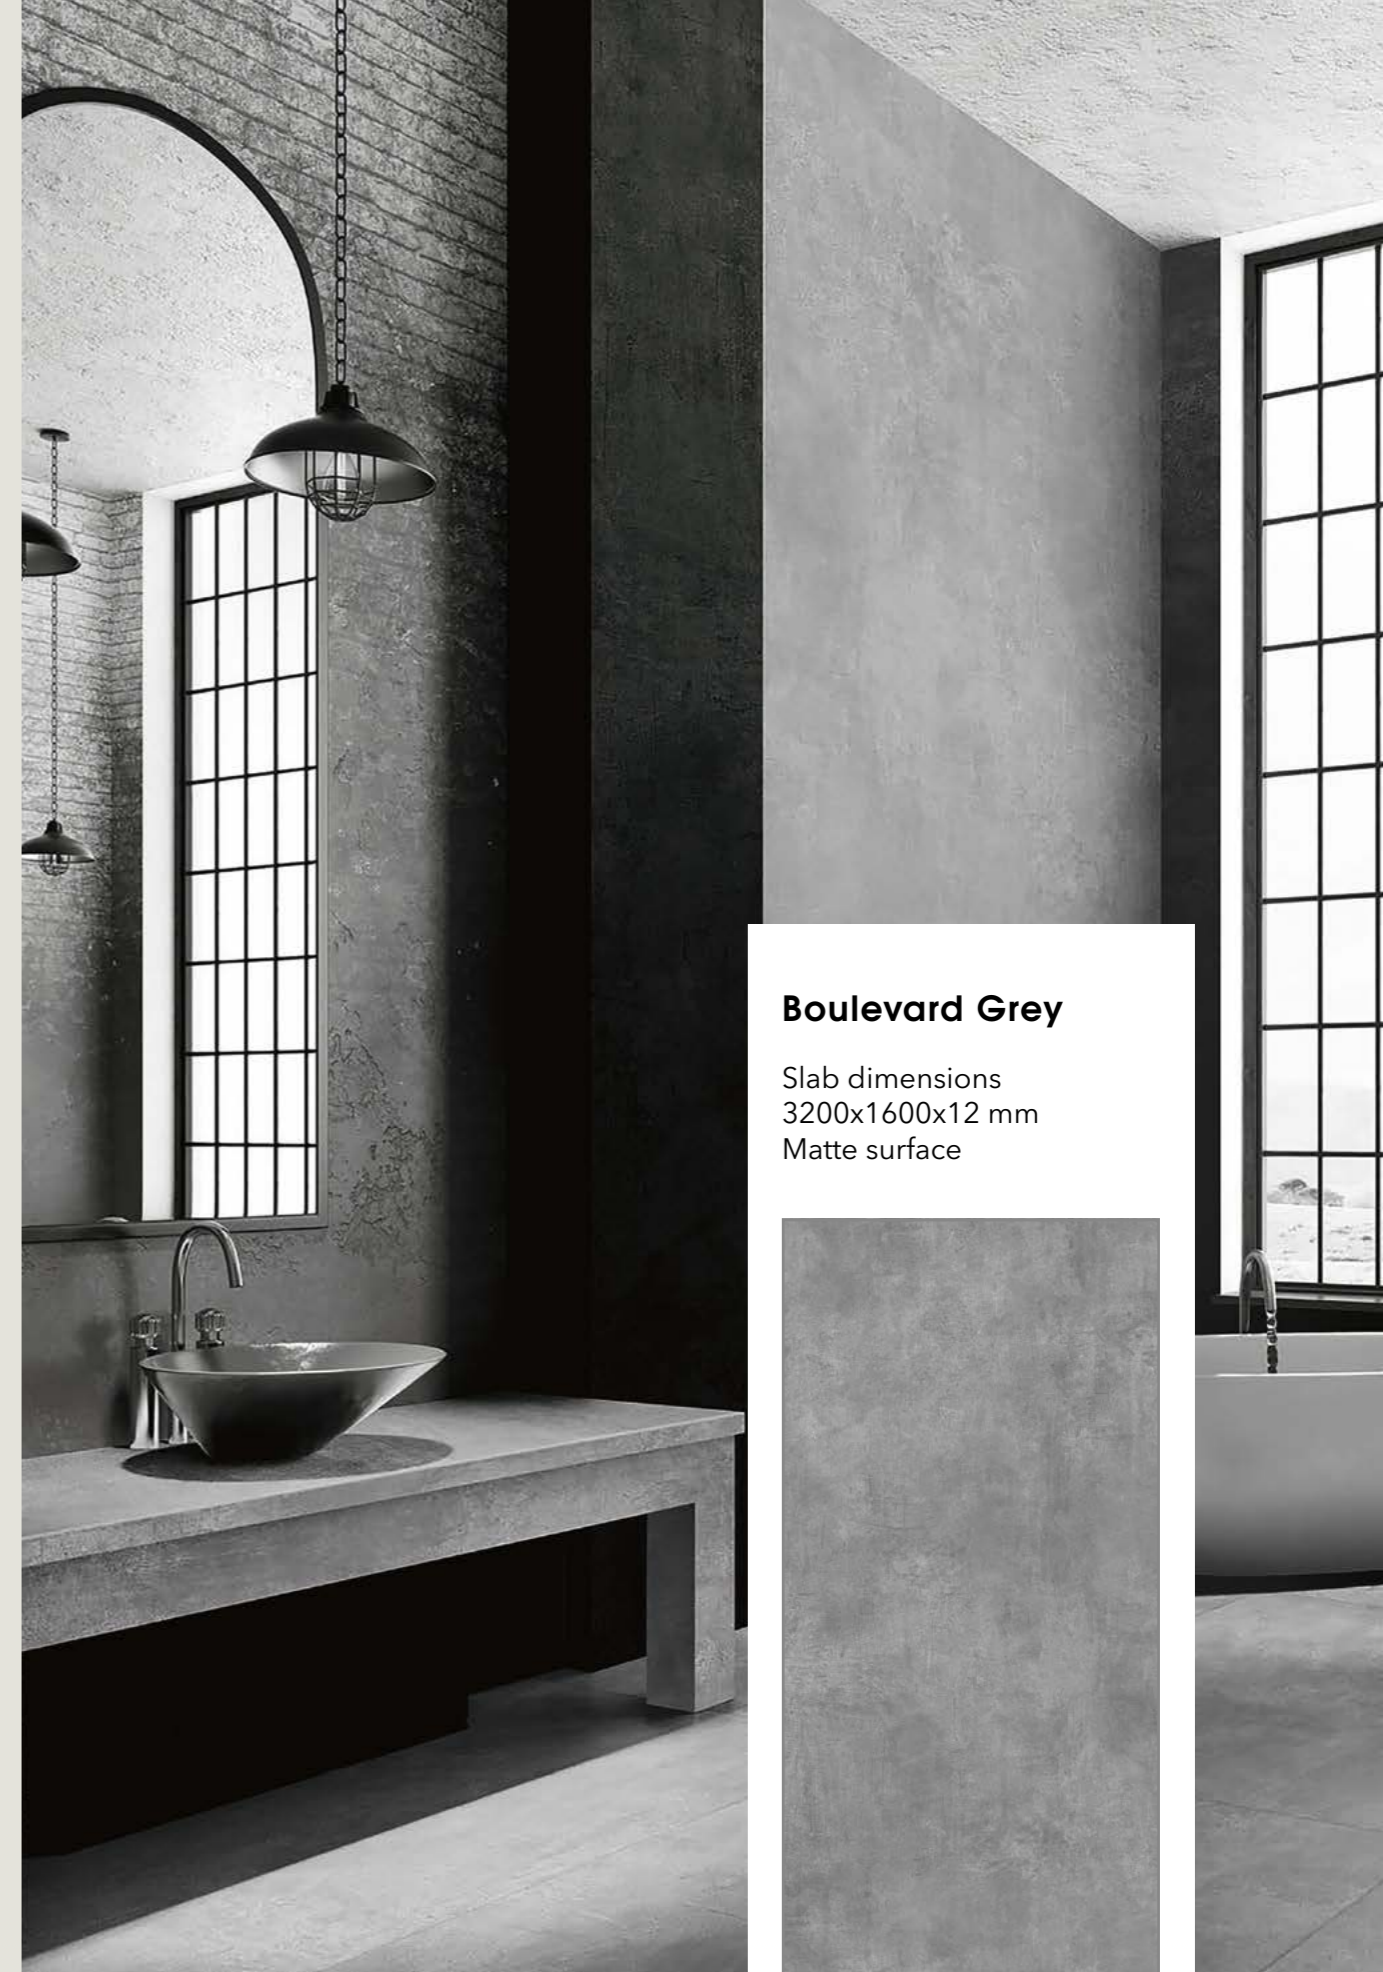

Boulevard Black

Slab dimensions
3200x1600x12 mm
Matte surface

Boulevard Grey

Slab dimensions
3200x1600x12 mm
Matte surface