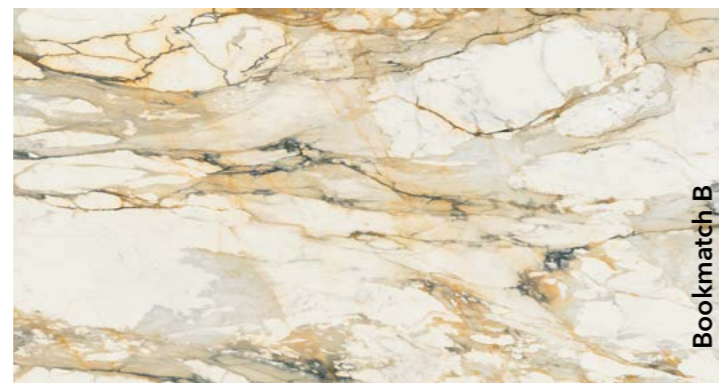

Decorations marked as Bookmatch are available in options A and B: one mirrors the other, creating the impression of an open book.

Decorations marked as Bookmatch are available in options A and B: one mirrors the other, creating the impression of an open book.