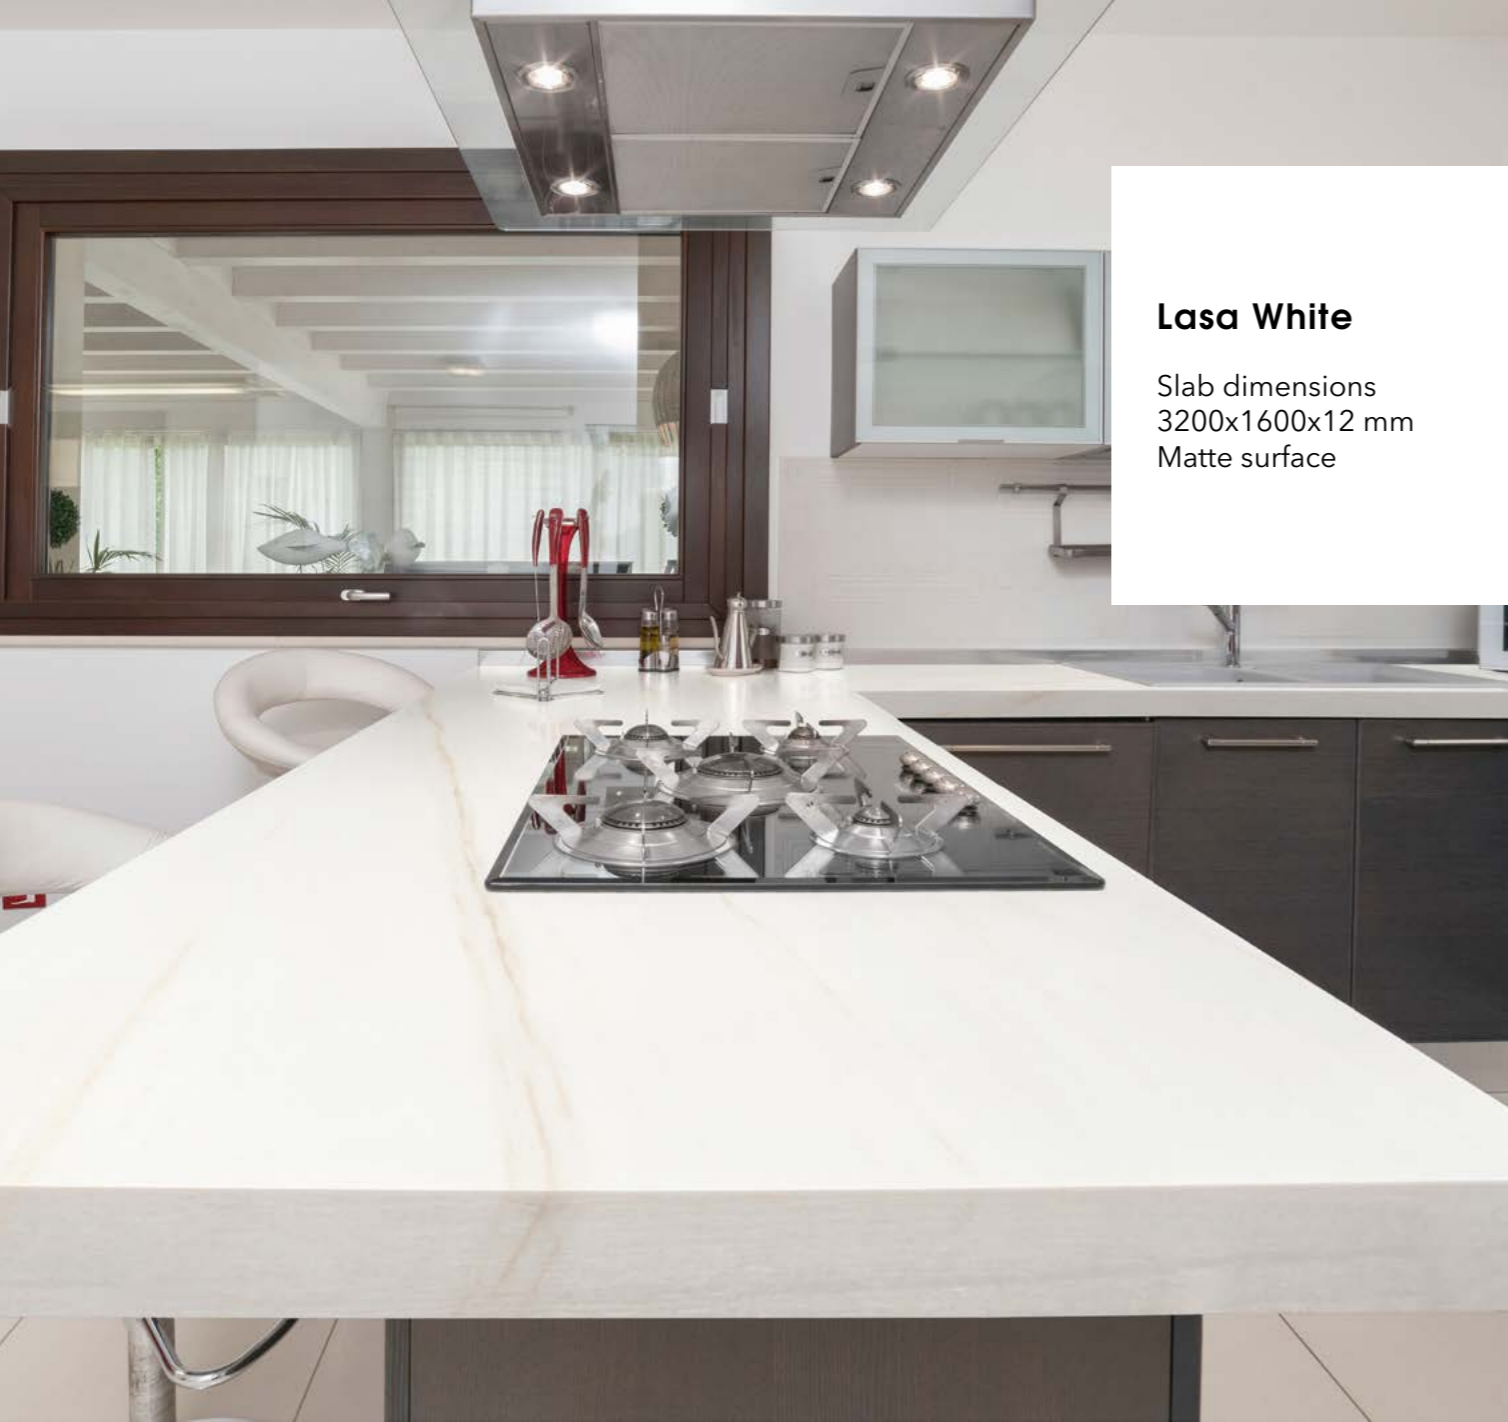

Lasa White

Slab dimensions
3200x1600x12 mm
Matte surface