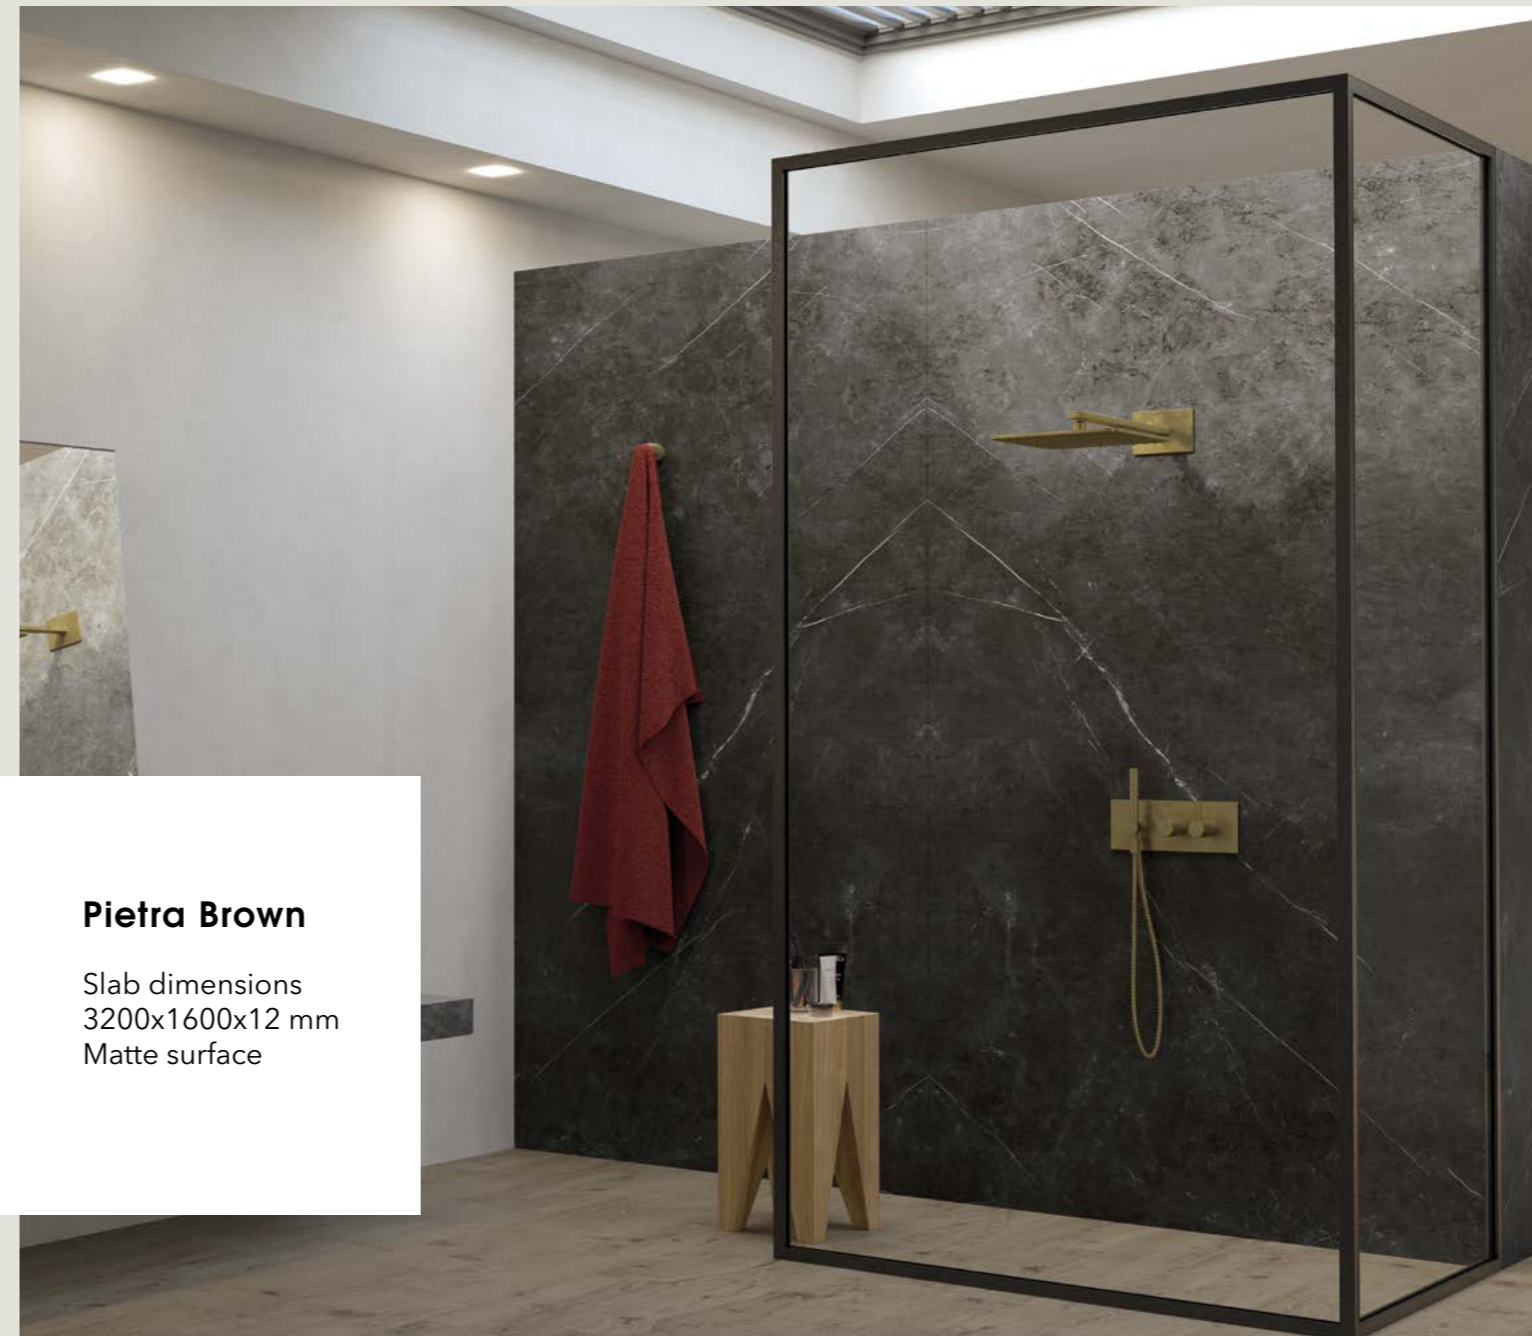

Pietra Brown

Slab dimensions
3200x1600x12 mm
Matte surface