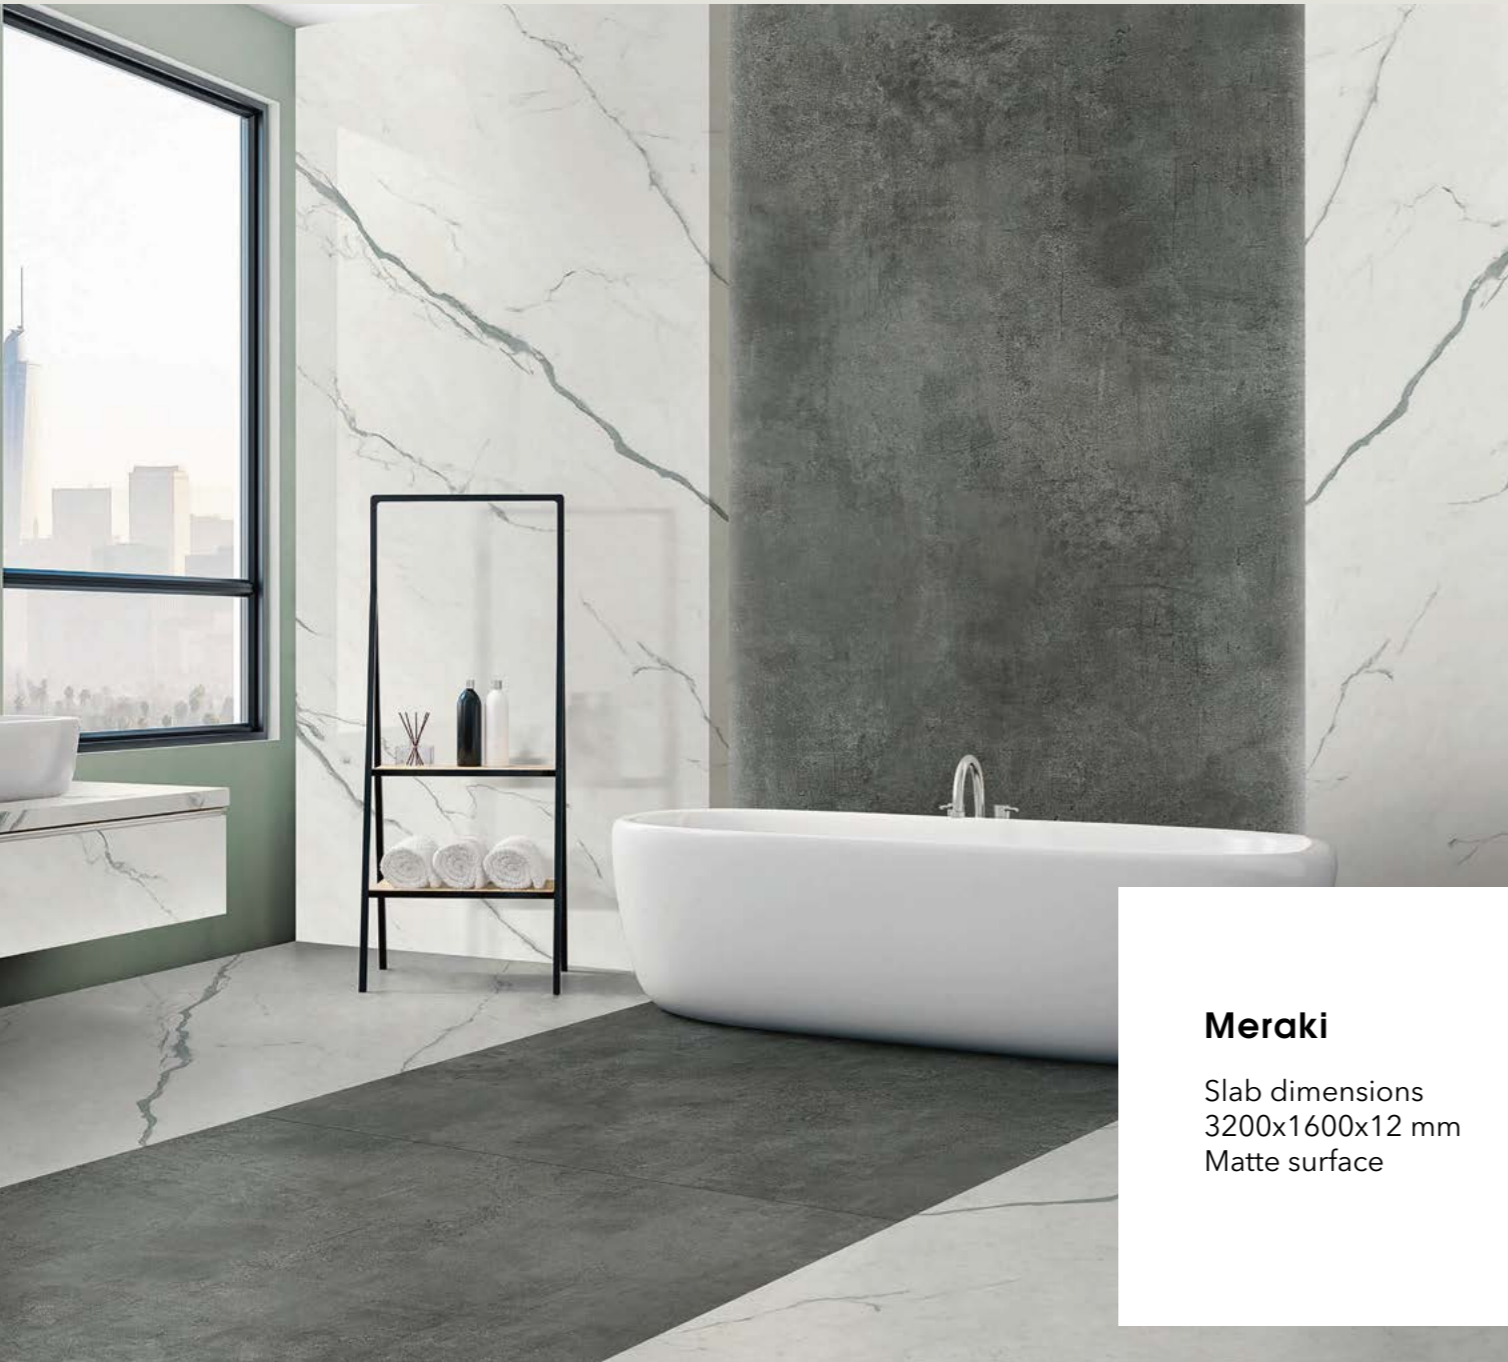

Decorations marked as Bookmatch are available in options A and B: one mirrors the other, creating the impression of an open book.

Meraki

Slab dimensions
3200x1600x12 mm
Matte surface