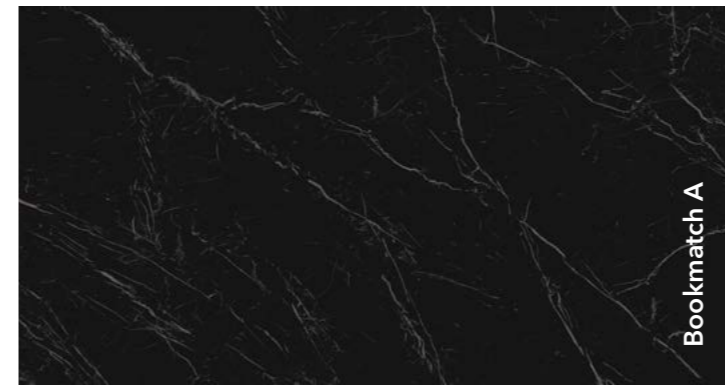

### Meraki

Slab dimensions  
3200x1600x12 mm  
Matte surface

**Nero Marquina**

Slab dimensions  
3200x1600x12 mm  
Matte surface

Slab dimensions  
3200x1600x6 mm  
Matte, polished surface

Decorations marked as Bookmatch are available in options A and B: one mirrors the other, creating the impression of an open book.