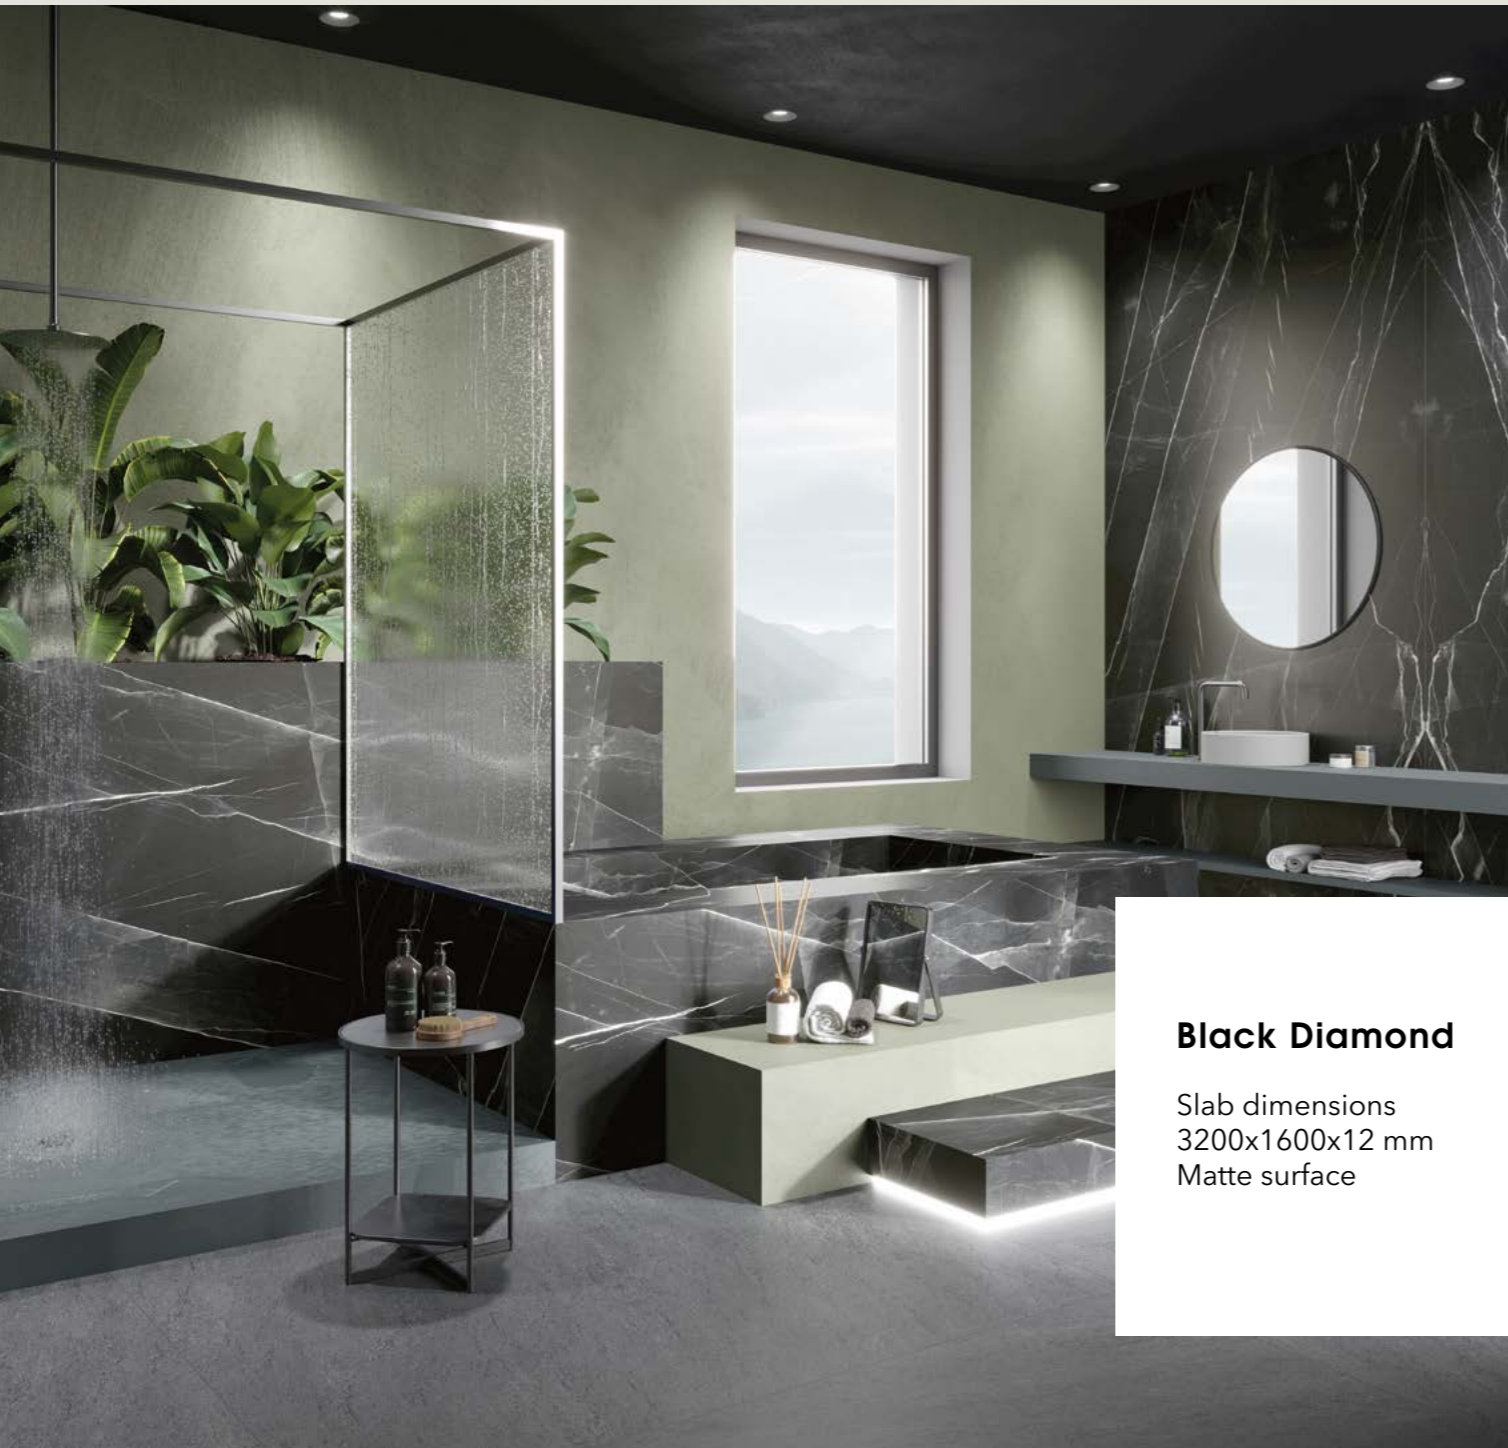

Black Diamond

Slab dimensions
3200x1600x12 mm
Matte surface