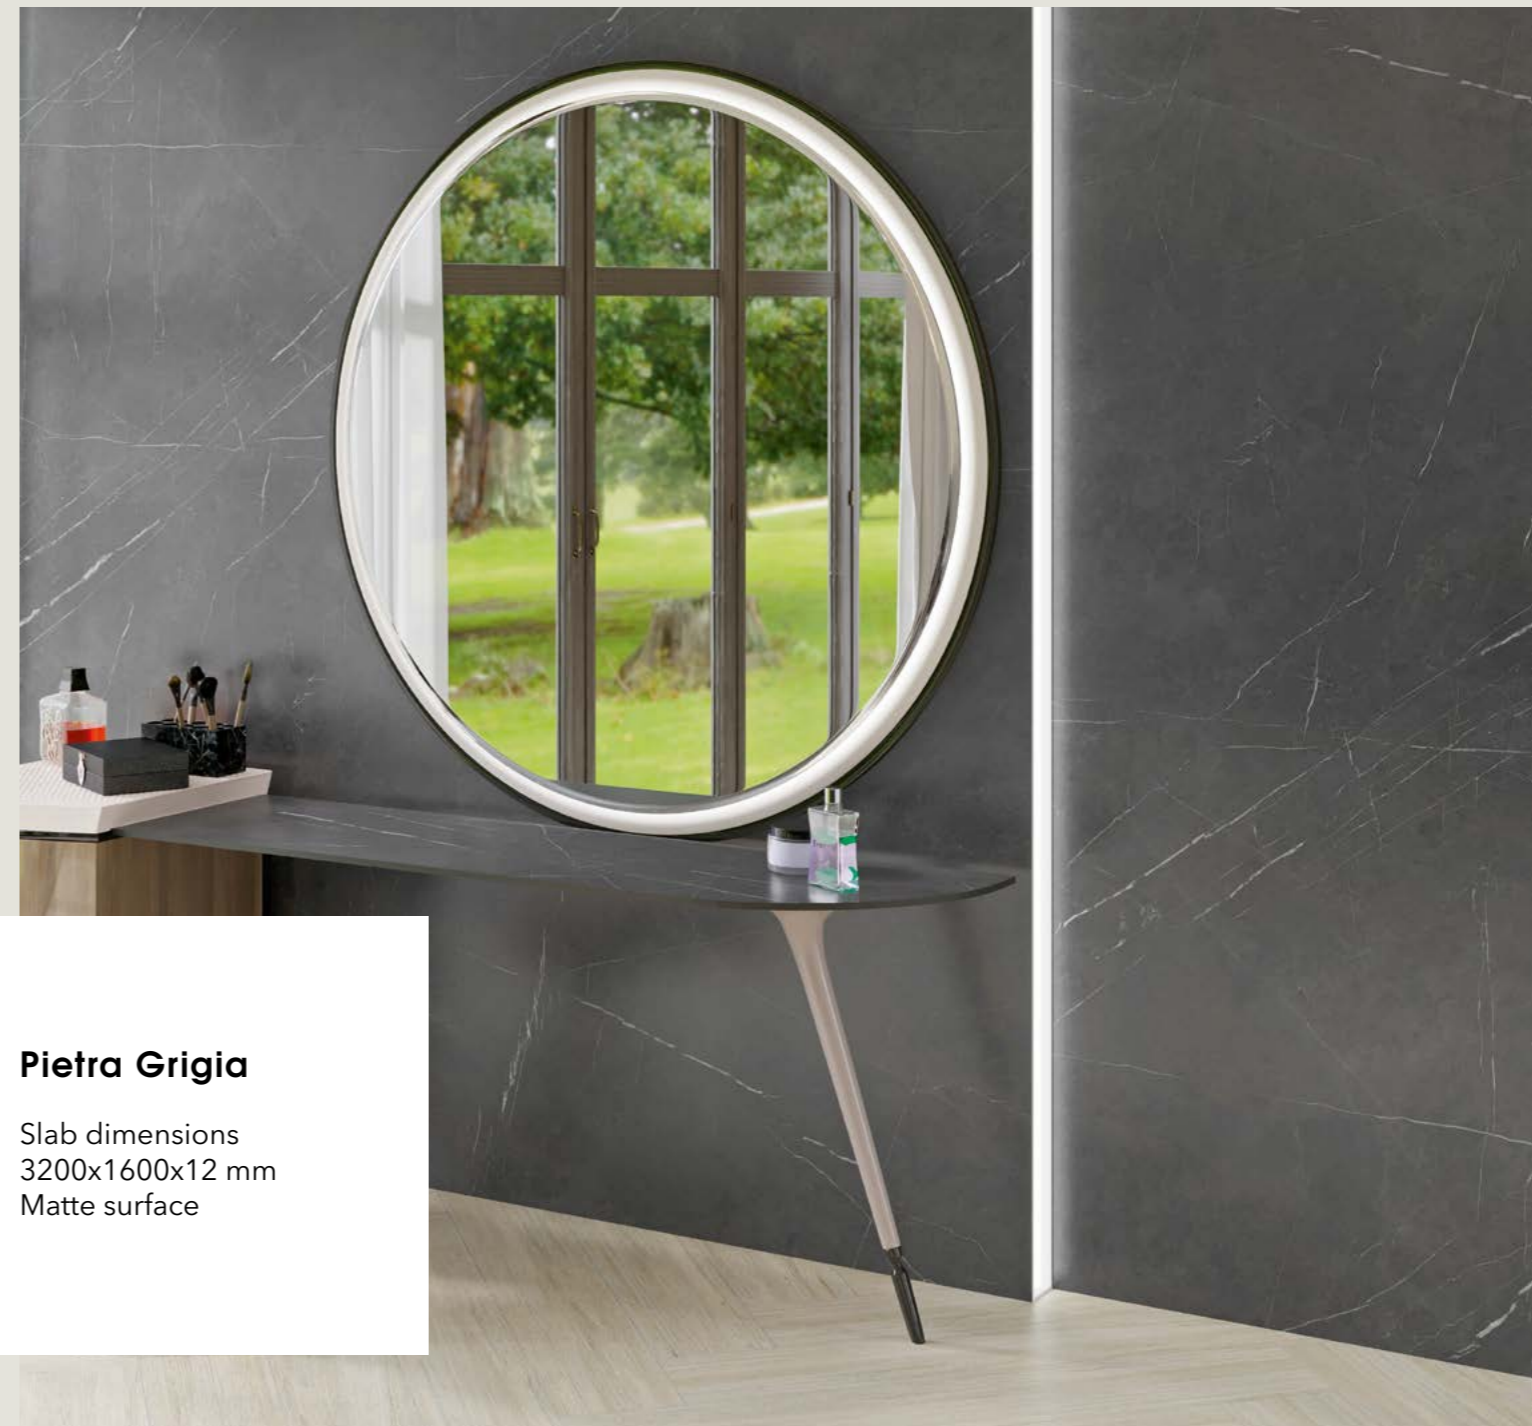

### Meraki

Slab dimensions  
3200x1600x12 mm  
Matte surface

**Nero Marquina**

Slab dimensions  
3200x1600x12 mm  
Matte surface

Slab dimensions  
3200x1600x6 mm  
Matte, polished surface

Decorations marked as Bookmatch are available in options A and B: one mirrors the other, creating the impression of an open book.

Decorations marked as Bookmatch are available in options A and B: one mirrors the other, creating the impression of an open book.

**Pietra Grigia**

Slab dimensions  
3200x1600x12 mm  
Matte surface