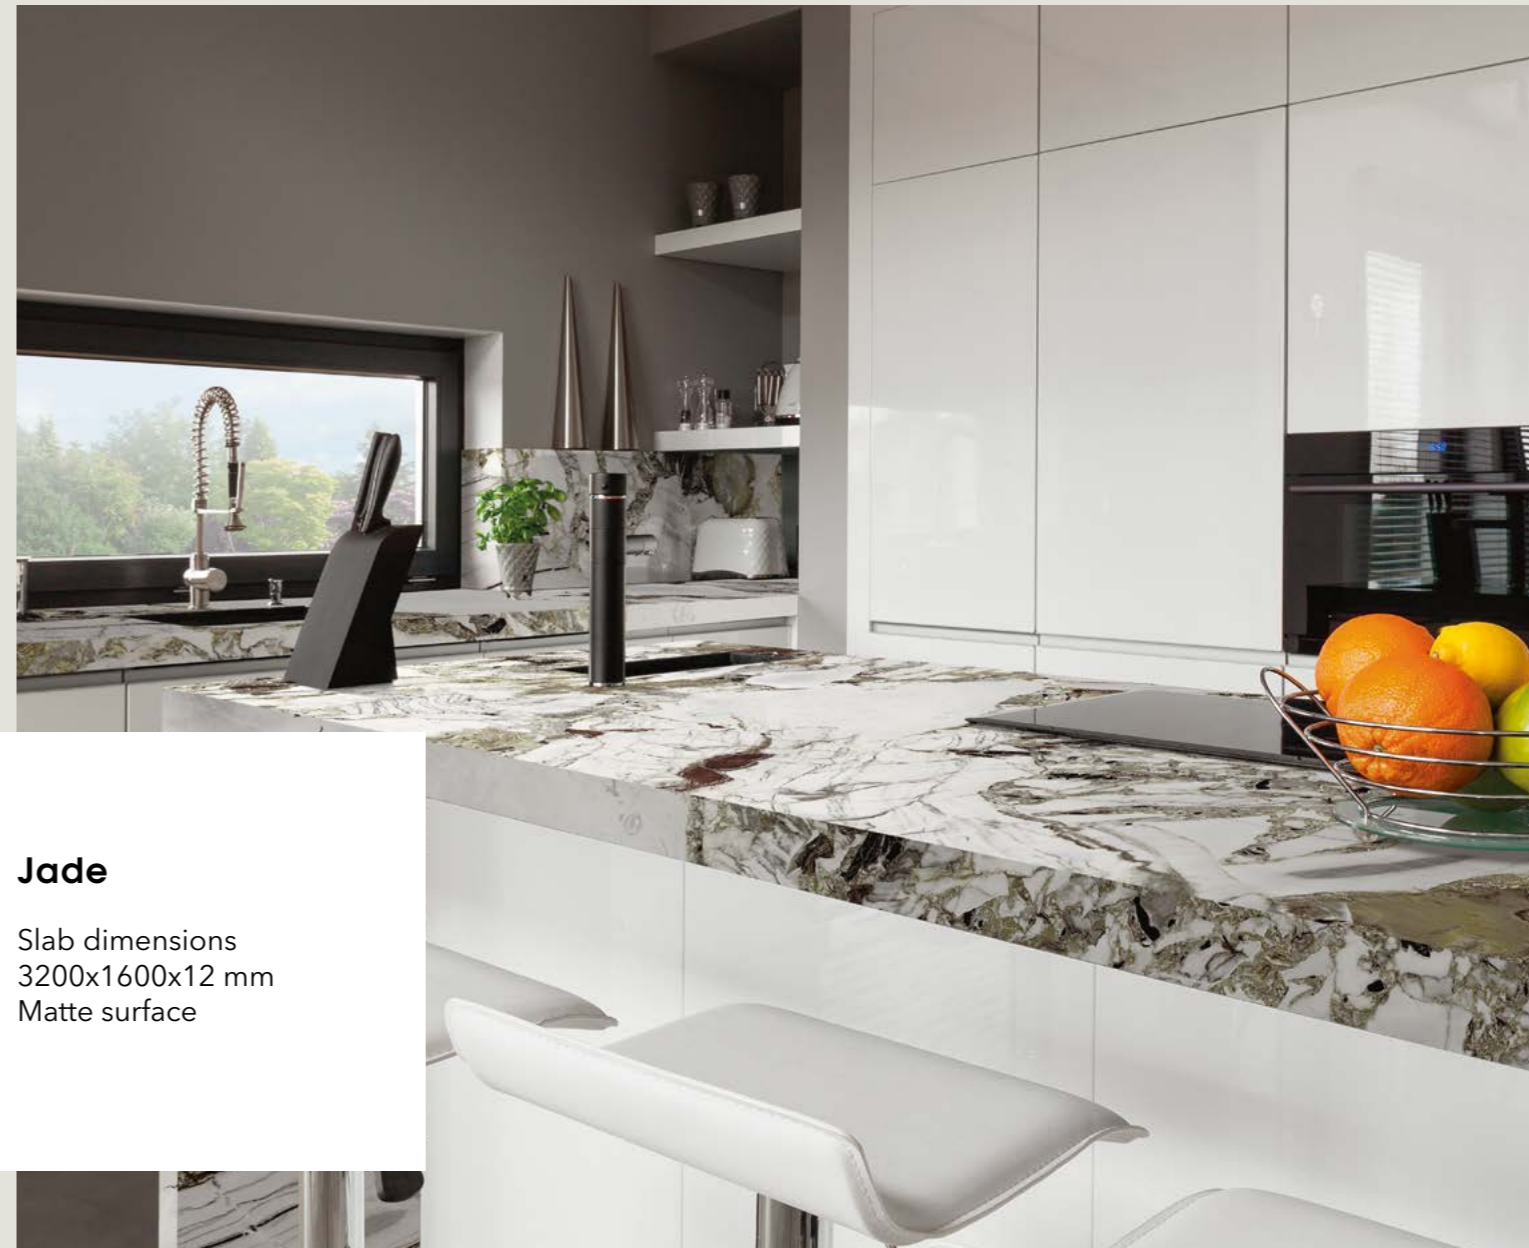

Kenya

Slab dimensions
3200x1600x12 mm
Matte surface

Decorations marked as Bookmatch are available in options A and B: one mirrors the other, creating the impression of an open book.

Decorations marked as Bookmatch are available in options A and B: one mirrors the other, creating the impression of an open book.

Jade

Slab dimensions
3200x1600x12 mm
Matte surface