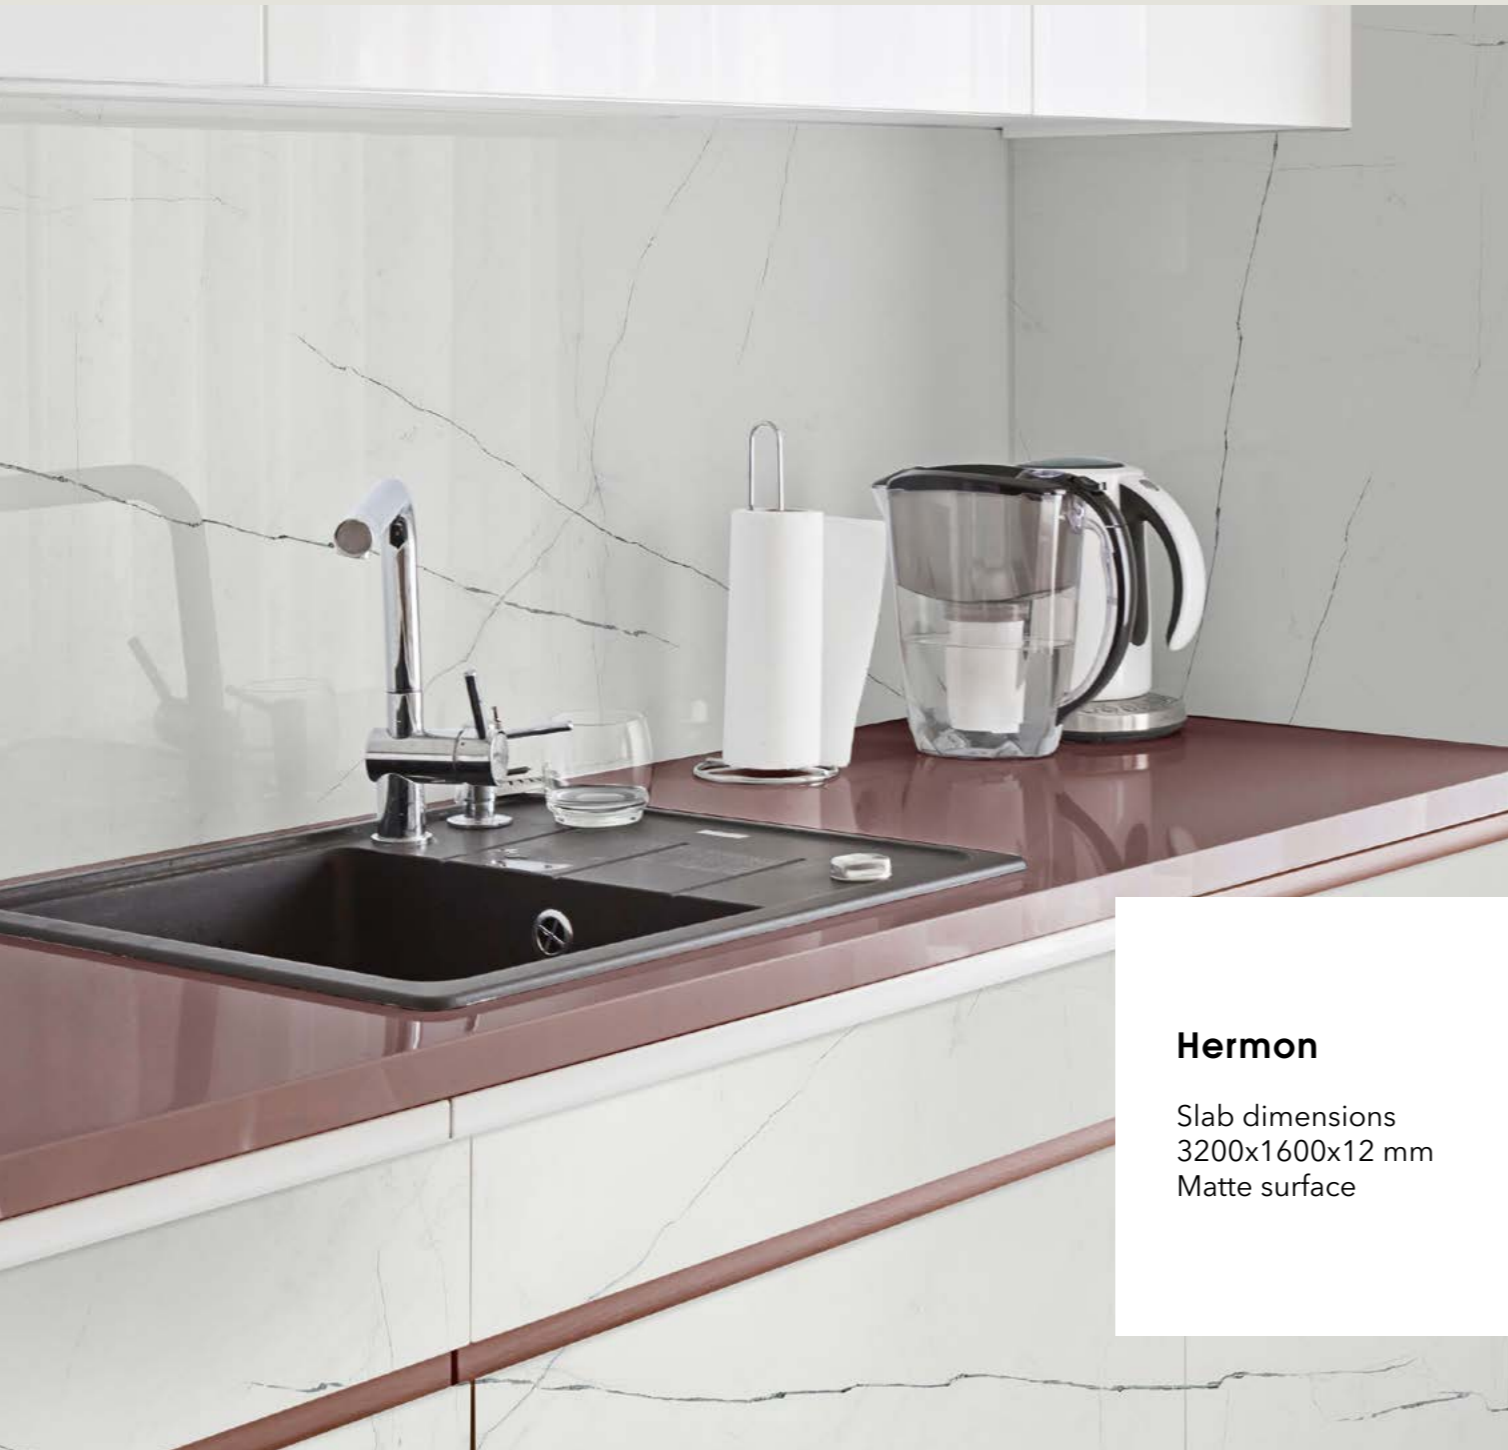

Concrete Ash

Slab dimensions
3200x1600x12 mm
Matte surface

Hermon

Slab dimensions
3200x1600x12 mm
Matte surface

Decorations marked as Bookmatch are available in options A and B: one mirrors the other, creating the impression of an open book.