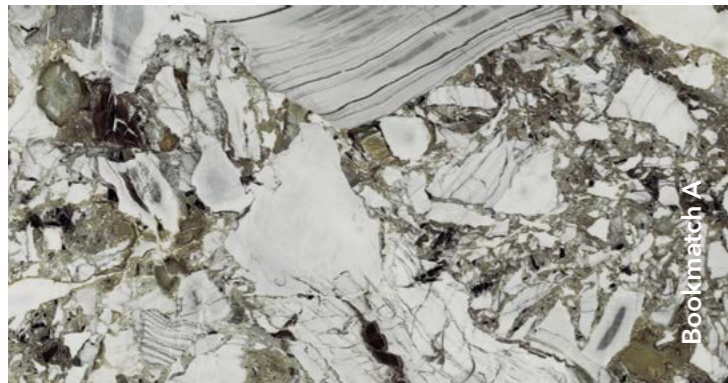

### Kenya

Slab dimensions  
3200x1600x12 mm  
Matte surface

Decorations marked as Bookmatch are available in options A and B: one mirrors the other, creating the impression of an open book.

Decorations marked as Bookmatch are available in options A and B: one mirrors the other, creating the impression of an open book.