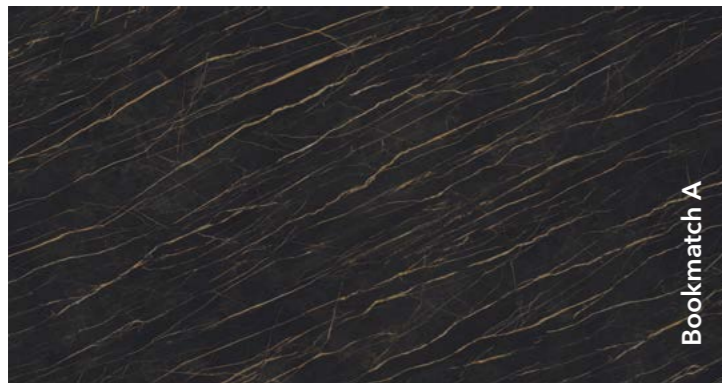

Portoro

Slab dimensions
3200x1600x12 mm
Matte surface

Slab dimensions
3200x1600x6 mm
Matte surface

Decorations marked as Bookmatch are available in options A and B: one mirrors the other, creating the impression of an open book.

Decorations marked as Bookmatch are available in options A and B: one mirrors the other, creating the impression of an open book.

Statuario Leonardo

Slab dimensions
3200x1600x12 mm
Matte surface

Slab dimensions
3200x1600x6 mm
Matte surface