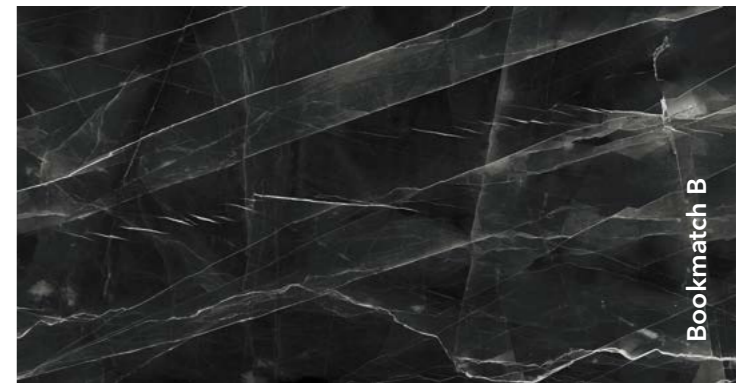

Decorations marked as Bookmatch are available in options A and B: one mirrors the other, creating the impression of an open book.