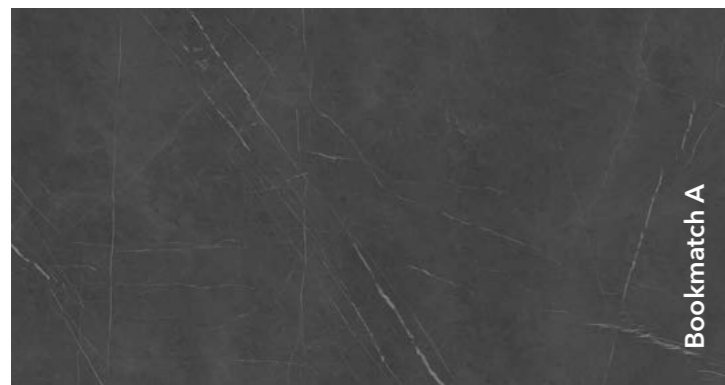

Pietra Grigia

Slab dimensions
3200x1600x12 mm
Matte surface