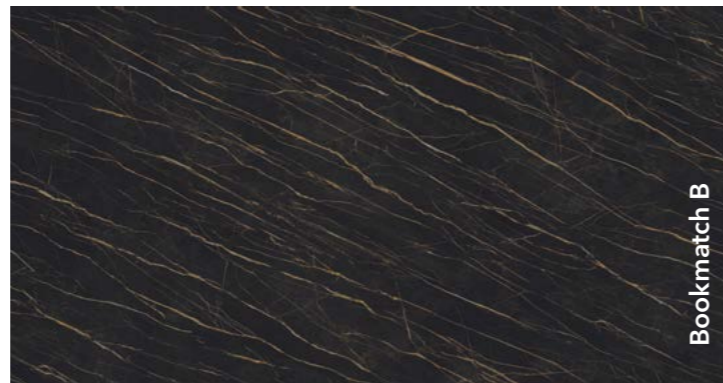

Portoro

Slab dimensions
3200x1600x12 mm
Matte surface

Slab dimensions
3200x1600x6 mm
Matte surface

Decorations marked as Bookmatch are available in options A and B: one mirrors the other, creating the impression of an open book.

Decorations marked as Bookmatch are available in options A and B: one mirrors the other, creating the impression of an open book.

Statuario Leonardo

Slab dimensions
3200x1600x12 mm
Matte surface

Slab dimensions
3200x1600x6 mm
Matte surface